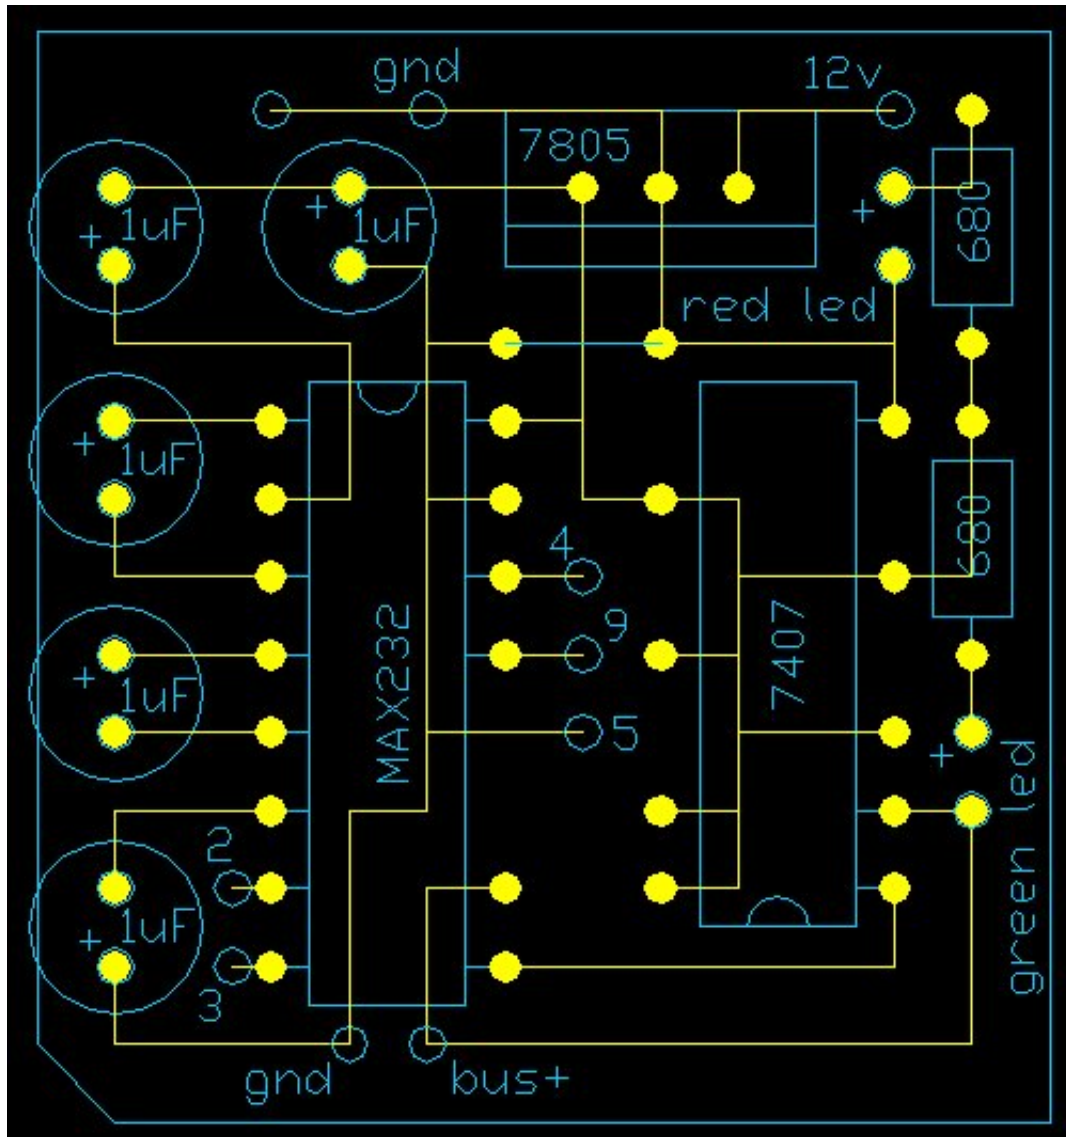

[Commercial Series Customer Programming Software Motorola Gp](#)

[Commercial Series Customer Programming Software Motorola Gp](#)

DOWNLOAD

GP2000 expand frequency windows program, lower limit to: 425mhz, recover back to:435mhz.

1. [commercial series customer programming software motorola](#)
2. [motorola commercial series cps r05 18 customer programming software](#)

Motorola RMM2050 On-Site Two Motorola HKKN4027A RM Series CPS Programming A rugged design and versatile HTML-based customer programming software.. GP2000 R01 20 20 JULY 2004 GP2000 R01 21 & TUNER R02 12 00 Commercial Series Customer Programming.. (NO SOFTWARE FOR EMEA RADIOS, FRONT KEYPAD PROGRAMMABLE IN DEALER MODE) ALPHA SERIES RADIOS EEP ERROR PATCH TOOL.